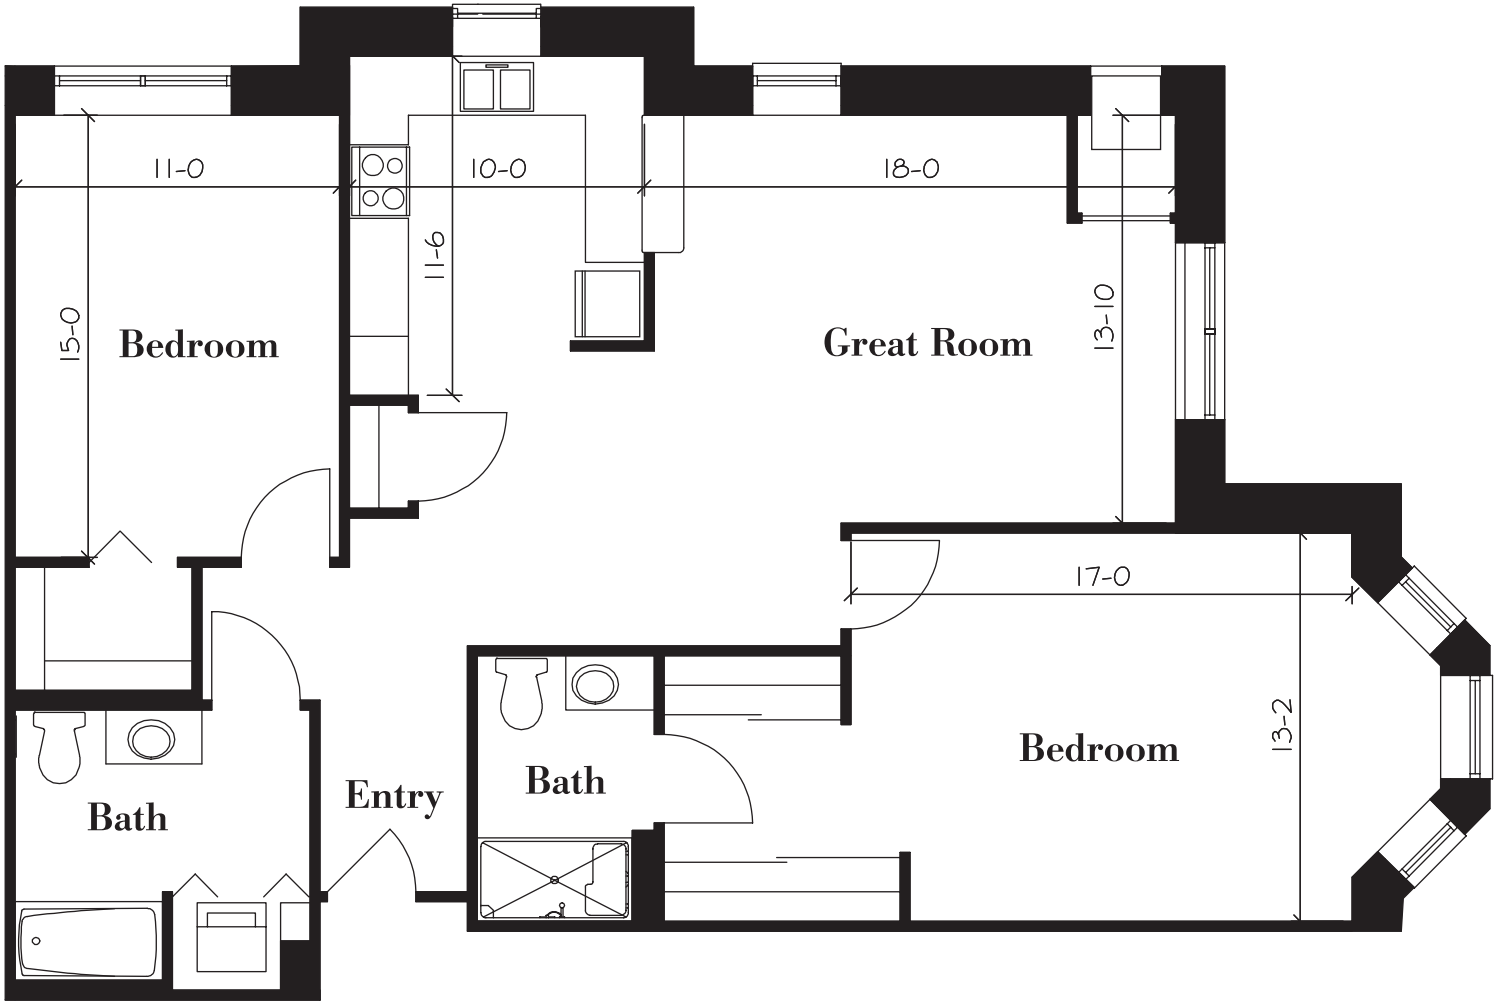

The Oak

Two Bedroom 1,265 square feet

Beverly's best retirement choice

A Smith Senior Living Community
2320 West 113th Place • Chicago, Illinois 60643
773-474-7300 smithvillage.org